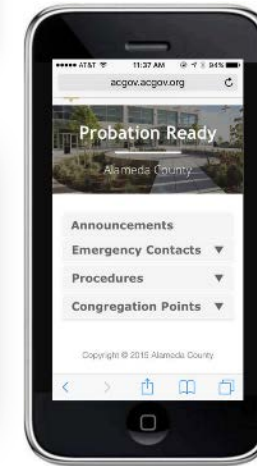

10 Community Built Apps

itd
Student Intern Program

shuttle.acgov.org

Vital Records Redesign

Probation Ready

Citizen Engagement – Mini Hackatho

Youth Leadership Academy 2/22/14

Youth Leadership Academy 1/30/16