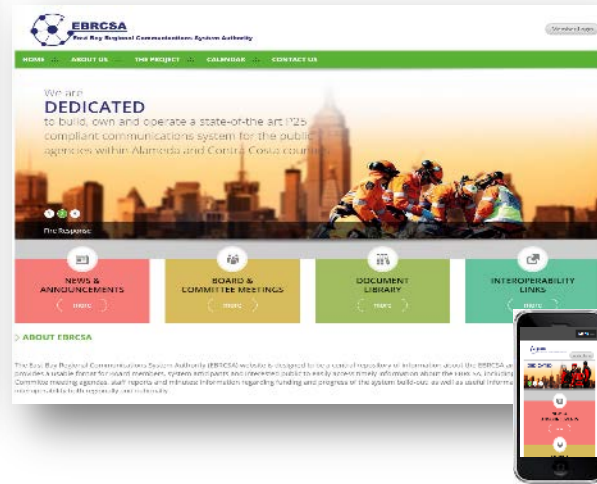

Citizen Engagement - Mobile Friendly Websites