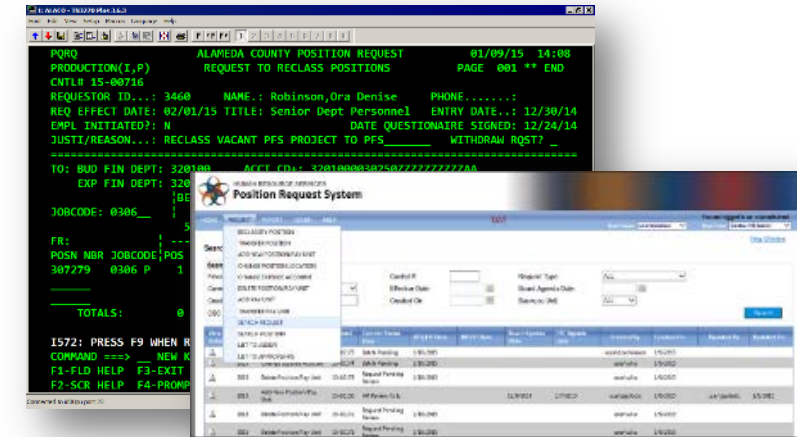

Our Customers

- Electorate
- Board Of Supervisors
- CAO
- Elected Officials
- Appointed Officials
- 1.5M+ Constituents
- 9500+ Employees

Partnerships

Human Resources
SmartErp

Public Works
El Nino Videos

District Attorney
Human Trafficking App