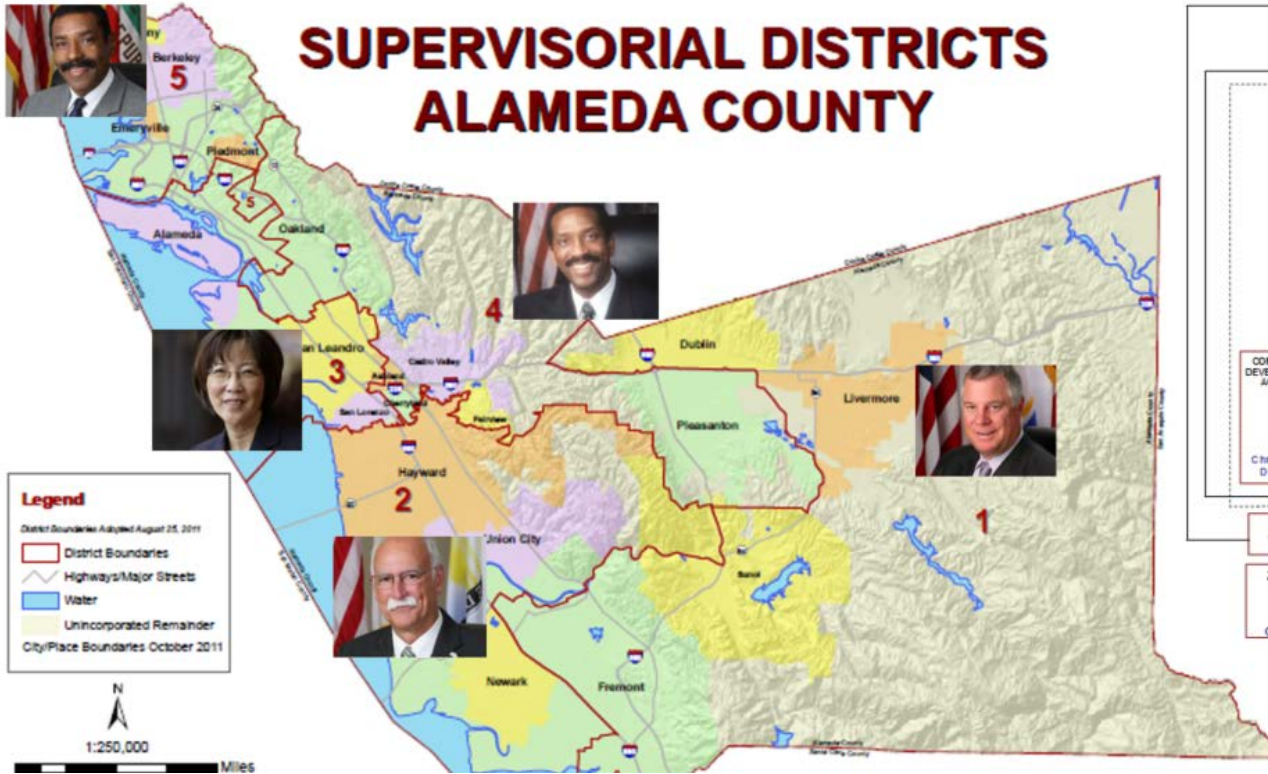

Our Customers

- Electorate
- Board Of Supervisors
- CAO
- Elected Officials
- Appointed Officials
- 1.5M+ Constituents
- 9500+ Employees

Partnerships

Human Resources
SmartErp

Public Works
El Nino Videos

District Attorney
Human Trafficking App