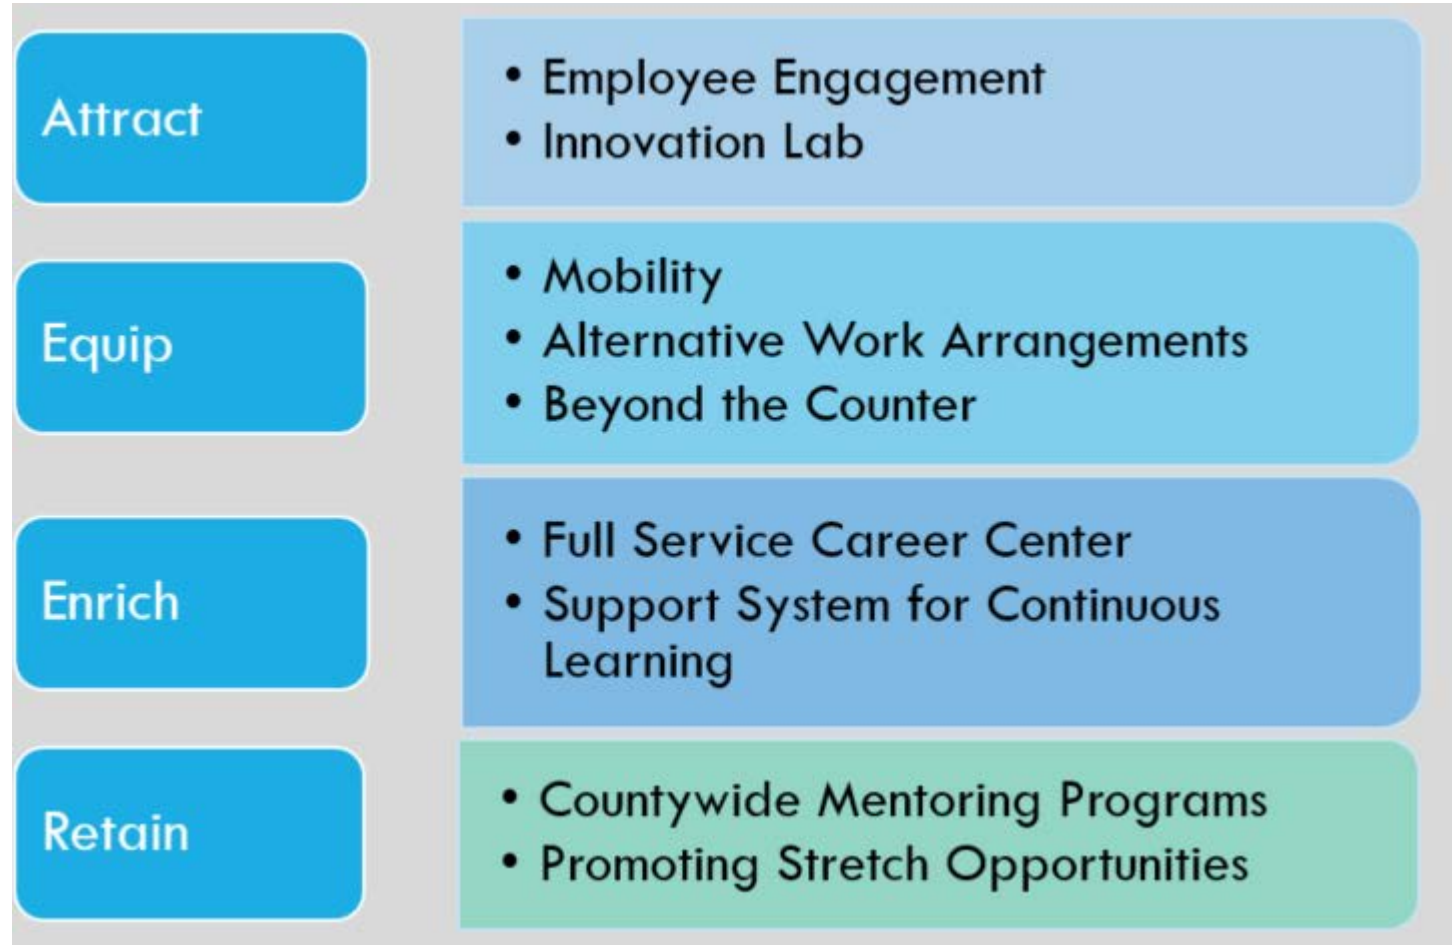

HR/Auditor
PSFT Upgrade

Social Services Agency
Portfolio Management

Health Care Services
Permit Portal

Probation
Probation Ready

CAO/GSA
ALCOBIZ

The Innovation Journey

Efficiency Initiatives

Vision 2026

Strategic Vision

Vision 2016

Rethink AC - Mission

- Through collaboration, **innovation**, entrepreneurship and technology:
 - Improve operational efficiencies;
 - Increase revenue generation;
 - Reduce the County's carbon footprint;
 - Enhance customer experience

Say no...to the status quo!

Millennial Implementation Team (MIT)

Innovate AC

Our Projects

Mobile Friendly

Our Journey

Virtual Innovation Lab

Share Ideas