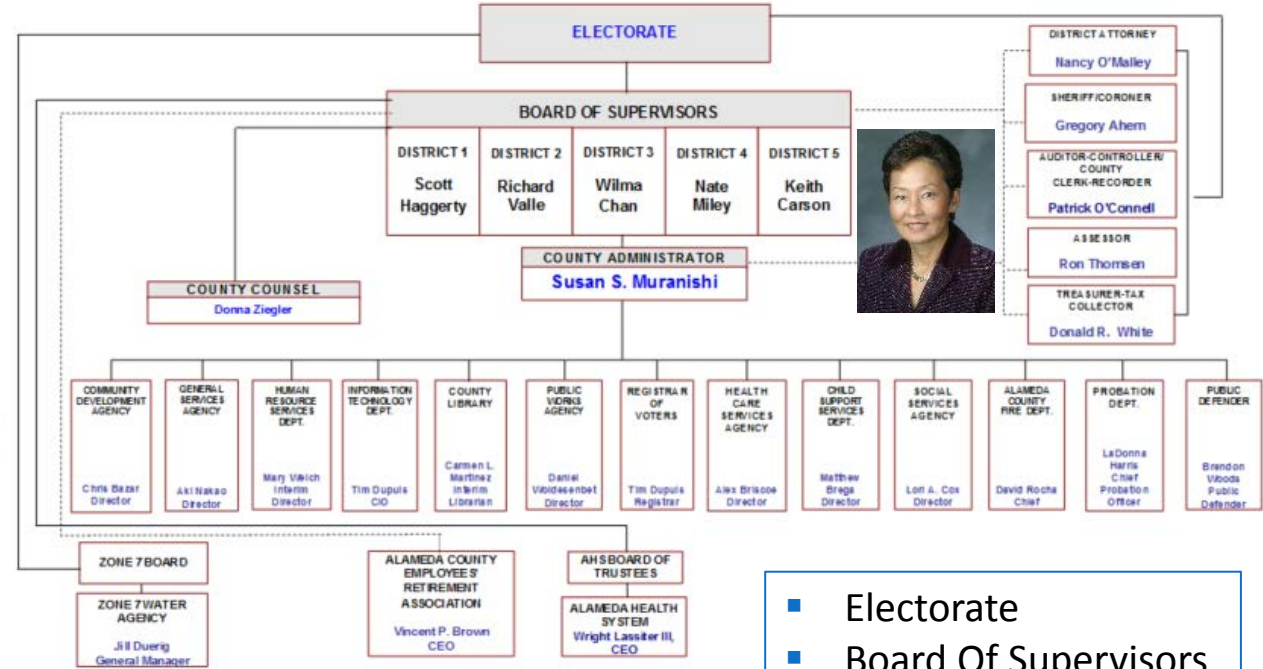

Google Glass

Posters

Portfolio Management

Project Life Cycle

Videos

Jumbos

Build and Modernize Enterprise Apps

- PSFT HRMS & Financials 9.2
- PSFT Tools 8.55

Our Customers

- Electorate
- Board Of Supervisors
- CAO
- Elected Officials
- Appointed Officials
- 1.5M+ Constituents
- 9500+ Employees

Partnerships

Human Resources
SmartErp

Public Works
El Nino Videos

District Attorney
Human Trafficking App