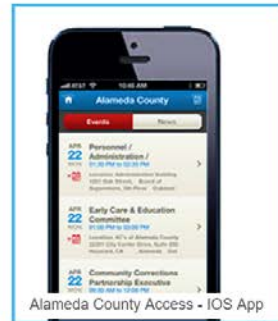

AcPaFi - Desktop

AcPaFi - Mobile

Alameda County Green Businesses

GreenByMe

Alameda County Info - Android App

Alameda County Access - IOS App

Is it green?

Is This Biz Green