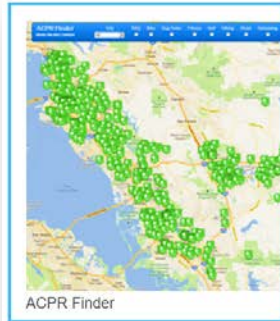

Calendar of Events

Ace 4 Me Calendar Mobile App

- Mobile Web App Available to Public and Employees

Permit Portal

The screenshot shows the Alameda County Permit Portal website. At the top left is the logo 'acgov.org' and a 'Skip to content' link. Below the logo are navigation links for 'About' and 'Contact Us'. The main heading is 'Alameda County Permit Portal' with a subtext: 'Locate the permit you need by searching for your address or keywords, browsing by category, or viewing our most popular.' Below this is a section titled '★ Popular Permits' featuring six categories with icons: Building Permits (hammer and wrench), Land Use & Zoning Requests (houses and trees), Business Licenses (office building), Food/Restaurant Permits (fork and knife), Tree Permits (tree), and Grading Permits (conical pile of dirt). Below the categories is a 'Search Permit Form' section with a search icon and the text 'Find the permit you're looking for by browsing through categories.' It includes a dropdown menu for 'I am a...' with options for '...resident' and '...business'. Below that is a search bar with the text 'Enter keywords related to your permit to find relevant permit forms and processes. For example, "landscaping", "building", or "construction".' and a 'Browse All Permits' button. To the right is a 'Permit Status' section with a blue header and the text 'Enter your Alameda County home or business address to see what permits are issued (2001 - Present)'. It includes an 'Enter Address...' search bar with a magnifying glass icon.

720+ Participants

108 Ideas

220 Data Sets

Apps Challenge White Paper

65% Youth

Citizen Engagement - Hackathons

ACPR Finder

Alameda County Tax Calculator

AcPaFi - Desktop

AcPaFi - Mobile

Alameda County Green Businesses

GreenByMe

Alameda County Info - Android App

Alameda County Access - IOS App

Is it green?

Is This Biz Green