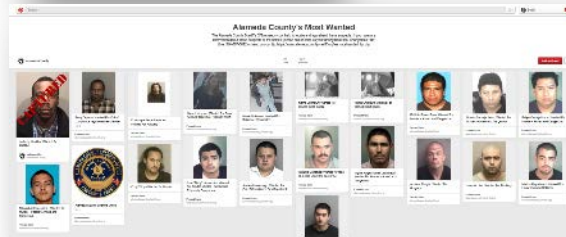

Social Media – Stay Connected

#acapps
#acdata

@alcoitd