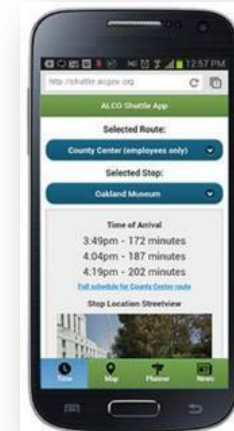

shuttle.acgov.org