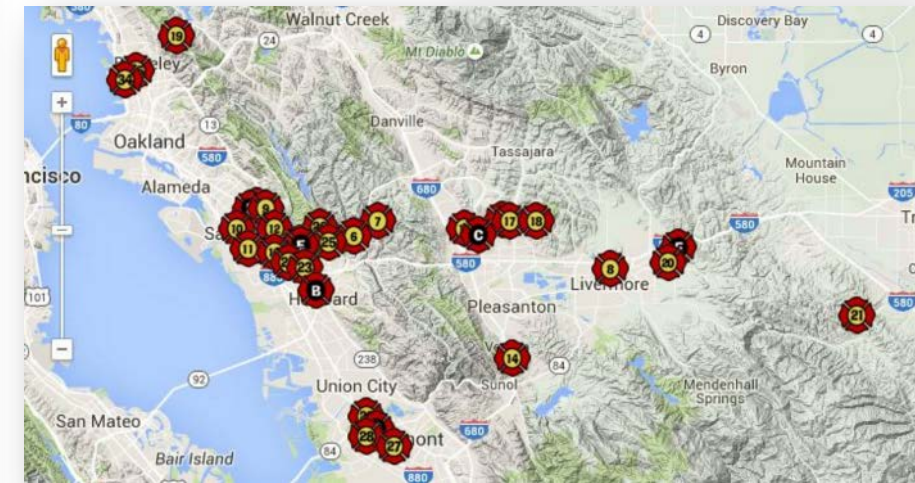

Emergency Preparedness

ready.acgov.org Be ready. Be safe.

HAVE A PLAN MAKE A KIT BE INFORMED BE INVOLVED

Each year, we face situations that could change our lives forever. Your best protection is knowing and practicing what to do. Be able to take care of yourself and your family until help arrives. Don't be caught off-guard!

- Emergency Preparedness app enhanced in December 2015
- Fire Station Heat Map added